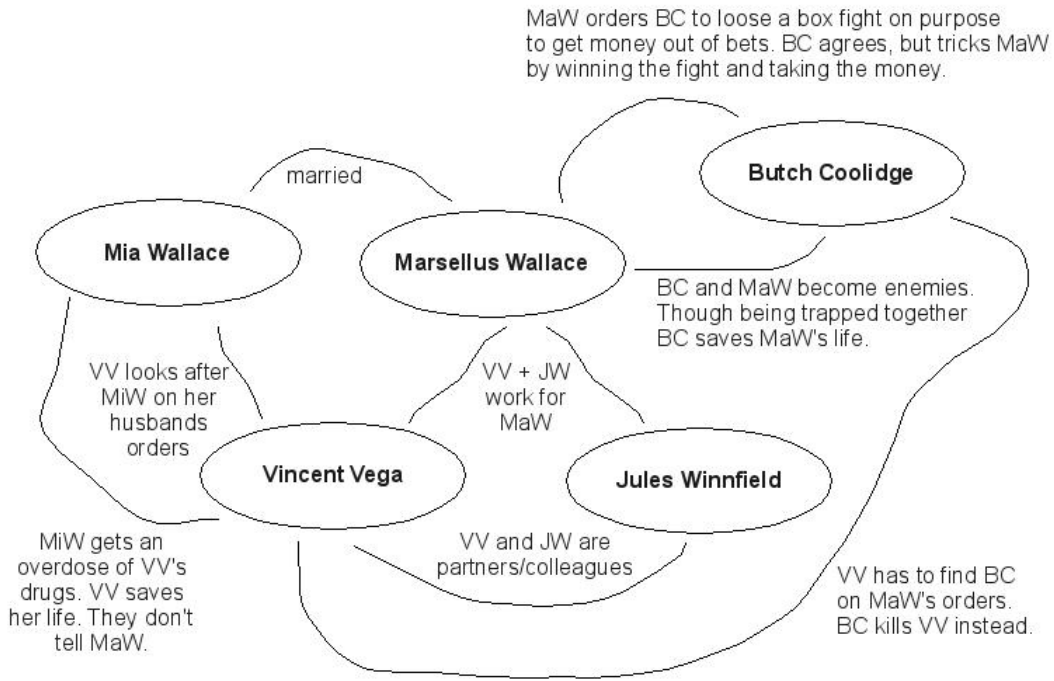

Discover the network of relationships between the main characters.

Task 1: Draw a character chart or network which shows your character and his or her relationships to the others. Visualize the crashes of the characters.

Example: The example gives you an idea how your character network could be like. Anyway, you are free to do it differently, of course.

Pulp Fiction - Character Network

Pulp Fiction, USA 1994 by Quentin Tarantino
Adapted from [https://openmole.com](#) separate window/tab.